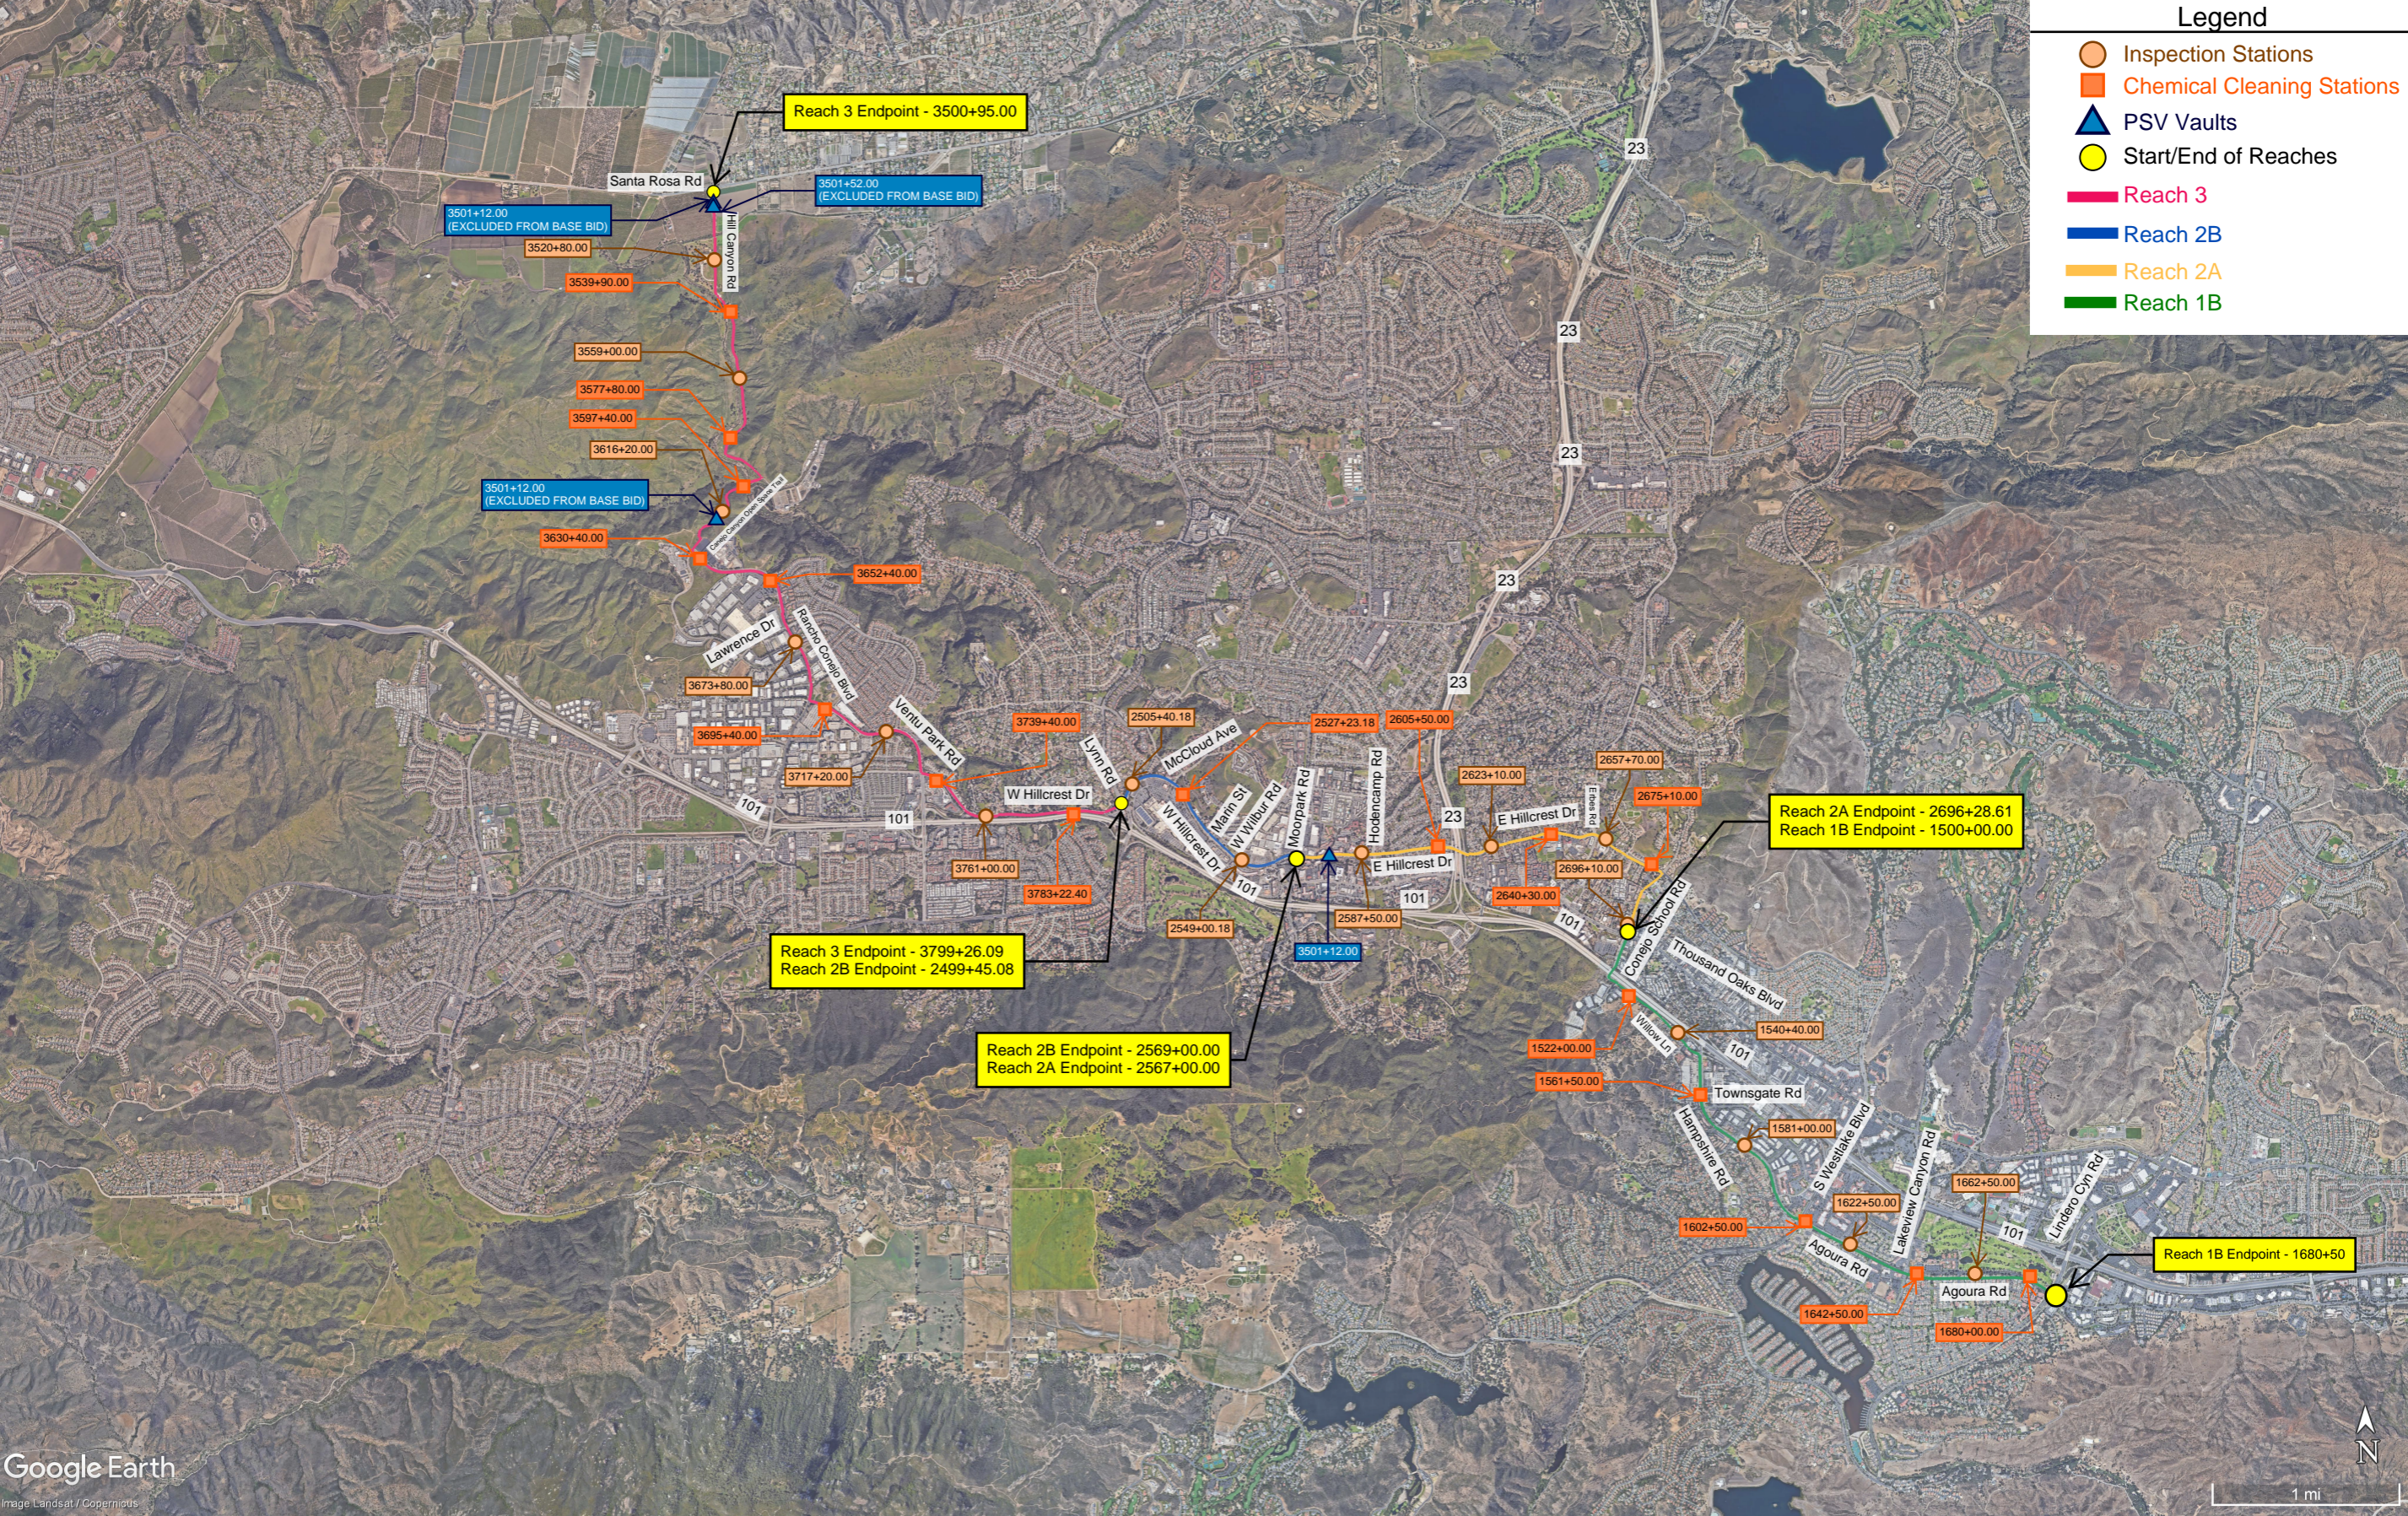

Legend

- Inspection Stations
- Chemical Cleaning Stations
- PSV Vaults
- Start/End of Reaches
- Reach 3
- Reach 2B
- Reach 2A
- Reach 1B

Reach 3 Endpoint - 3500+95.00

3501+12.00
(EXCLUDED FROM BASE BID)

3501+52.00
(EXCLUDED FROM BASE BID)

3501+12.00
(EXCLUDED FROM BASE BID)

Reach 2A Endpoint - 2696+28.61
Reach 1B Endpoint - 1500+00.00

Reach 3 Endpoint - 3799+26.09
Reach 2B Endpoint - 2499+45.08

Reach 2B Endpoint - 2569+00.00
Reach 2A Endpoint - 2567+00.00

Reach 1B Endpoint - 1680+50